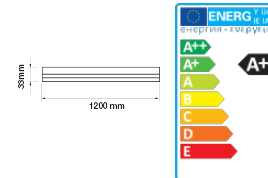

14W

VT-1273 14W T5 TUBE FITTING 120CM COLORCODE:4500K

| | | | |
|--------------------------|-----------------------|--------------------------|-----------------------------------|
| Equivalent 28W | Lumens 1260 | Beam Angle 120 | Dimensions 1200x22x33mm |
|--------------------------|-----------------------|--------------------------|-----------------------------------|

Day White
SKU:6173

Technical Information

| | | | |
|----------------|----------------|------------------------|---------------------|
| Instant Start: | 0-100% in 1t1s | IP Rating: | IP20 |
| EQ-WATTS: | 28 | Dimmable: | No |
| Watts: | 14 | Warranty (Years): | 2 |
| Lumens: | 1260 | PF: | >0.9 |
| Beam Angle: | 120 | CRI: | >80 |
| Body Type: | PLASTIC | Operation Temperature: | -25 to +50°C |
| Energy Rating: | A+ | Input Power: | AC:200-240V,50/60Hz |
| Long life: | 20,000 Hours | Sensor Compatibility: | Yes |
| LED Chip Type: | SMD | | |