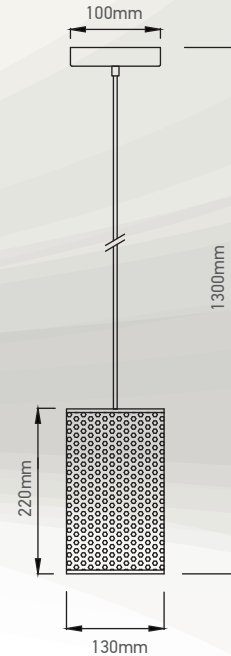

CAN SHAPE SERIES

VT-7132

Champagne Gold
SKU 3827

Model No.	VT-7132
Max.Watt:	60W
Input Voltage:	AC 220-240V,50Hz
Holder:	E27
Material:	Metal
Wire Length:	1 MTR
Size:	Ø130 x 220 x 1300mm
EAN Code:	3800157616621

Product features :

- Metal series available in stylish can shape in three classic colors.
- Easy to install.
- Suitable for E27 base, up to 60W applicable.
- Input voltage required of 220-240V.
- Suitable for residential lighting, hotels, restaurants, office, commercial lighting and similar environments.