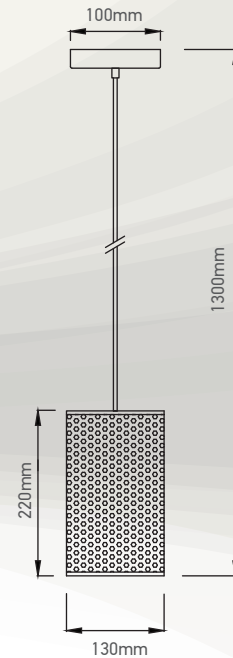

CAN SHAPE SERIES

VT-7132
Matt Black
SKU 3828

Model No.	VT-7132
Max.Watt:	60W
Input Voltage:	AC 220-240V,50Hz
Holder:	E27
Material:	Metal
Wire Length:	1 MTR
Size:	Ø130 x 220 x 1300mm
EAN Code:	3800157616638

Product features :

- Metal series available in stylish can shape in three classic colors.
- Easy to install.
- Suitable for E27 base, up to 60W applicable.
- Input voltage required of 220-240V.
- Suitable for residential lighting, hotels, restaurants, office, commercial lighting and similar environments.