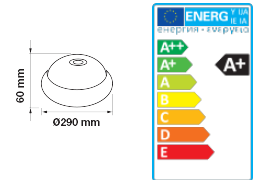

12W

VT-8017 12W LED DOME LIGHT WITH SENSOR COLORCODE:4000K

Equivalent 60W	Lumens 800	Beam Angle 120	Dimensions 290x60mm
--------------------------	----------------------	--------------------------	-------------------------------

Day White
SKU:5058

Technical Information

Instant Start:	0-100% in 1t1s	Body Type:	ABS + Plastic +PMMA
EQ-WATTS:	60	Energy Rating:	A+
Watts:	12	Sensor Type:	PIR
Lumens:	800	Long life:	20,000 Hours
Beam Angle:	120	LED Chip Type:	SMD
Ambient Light:		IP Rating:	IP20
No. Of Led:	24	Dimmable:	No
Detection Distance:	Max. 6m(Warranty (Years):	2
Detection Motion Speed:	0.6-1.5m/s	PF:	>0.7
Rated Load:	12W	CRI:	>80
Time Delay:	Min. 10sec±3sec, Max. 3min±30sec	Operation Temperature:	-25 to +50°C
Detection Range:	360°	Input Power:	AC:110-240V,50/60Hz
Unit Color:	White	Sensor Compatibility:	Yes

Note:  Suitable & Recommended for maximum daily use of 10-12 hours

Packaging

Unit Details

Length(Box)mm	70
Width(Box)mm	295
Height(Box)mm	295
Unit CBM	0.005561

Listing Details

EAN Code	3800157605267
Commodity Code	9405403990