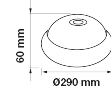

Technical Information

Instant Start: 0-100% in 1t1s

EQ-WATTS: 60

Watts: 12

Lumens: 800

Beam Angle: 120

Ambient Light:

No. Of Led: 24

Detection Distance: Max. 6m(

Detection Motion Speed: 0.6-1.5m/s

Rated Load: 12W

Time Delay: Min. 10sec±3sec, Max. 3min±30sec

Detection Range: 360°

Unit Color: White

Body Type: ABS + Plastic +PMMA

Energy Rating: A+

Sensor Type: PIR

Long life: 20,000 Hours

LED Chip Type: SMD

IP Rating: IP20

Dimmable: No

Warranty (Years): 2

PF: >0.7

CRI: >80

Operation Temperature: -25 to +50°C

Input Power: AC:110-240V,50/60Hz

Sensor Compatibility: Yes