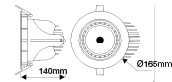

33W

VT-2933 33W LED ZOOM FITTING DOWNLIGHT COLORCODE:3000K ROUND

Lumens 2650	Beam Angle 24	Dimensions Ø165x140mm
-----------------------	-------------------------	---------------------------------

Warm White
 SKU:1304

2 YEARS
 WARRANTY

SENSOR
 COMPATIBLE

Technical Information

Instant Start: 0-100% in 1t1s	IP Rating: IP20
Watts: 33	Dimmable: No
Lumens: 2650	Warranty (Years): 2
Beam Angle: 24	PF: >0.9
Unit Color: White	CRI: >80
Body Type: Die Casting Material	Operation Temperature: -20 to +45°C
Long life: 20,000 Hours	Input Power: AC:220-240V,50/60Hz
LED Chip Type: COB	Sensor Compatibility: Yes