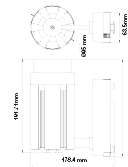

Technical Information

Instant Start:	0-100% in 1/1s	IP Rating:	IP20
EQ-WATTS:	200	Dimmable:	No
Watts:	35	Warranty (Years):	5
Lumens:	2800	PF:	>0.9
Beam Angle:	15	CRI:	>80
Unit Color:	White	Operation Temperature:	-20 to +45°C
Body Type:	Aluminium	Input Power:	AC:220-240V,50/60Hz
Long life:	30,000 Hours	Sensor Compatibility:	Yes
LED Chip Type:	CREE COB