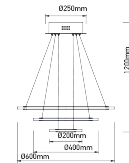

**70W**

VT-70-3D 70W SOFT LIGHT CHANDELIER(SLIM 3 STEP)  
 COLORCODE:3000K D:200/400/600

Lumens <b>4900</b>	Beam Angle <b>120</b>	Dimensions <b>Ø600x1200mm</b>
-----------------------	--------------------------	----------------------------------

### Technical Information

Instant Start: 0-100% in 1s	Dimmable: Yes
Watts: 70	Warranty (Years): 3
Lumens: 4900	PF: >0.9
Beam Angle: 120	CRI: >80
Body Type: Acrylic + Aluminium + Steel	Operation Temperature: -25 to +50°C
Long life: 20,000 Hours	Input Power: AC:100-240V/50HZ
LED Chip Type: SMD2835	Sensor Compatibility: Yes
IP Rating: IP20	