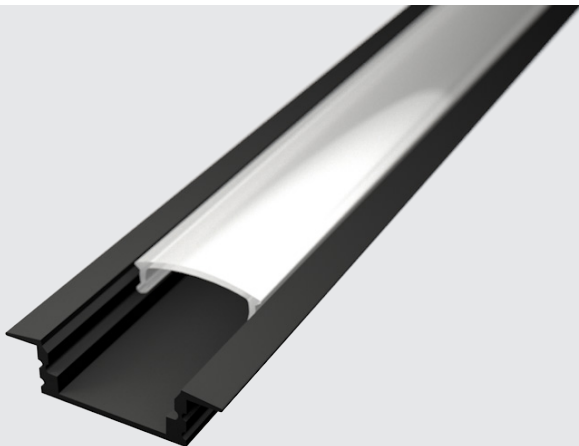

LP301-MLK

LED profile RECESSED 1 - BLACK

- recessed profile
- width of the LED strip 12mm
- length 2m
- milk or transparent cover

- click-in cover

LP301B-TRA