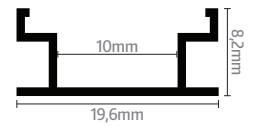

SAMPLES SET

Item NO	Name
LP900-KIT	10cm LED ALU profiles - samples set

Sample set includes all aluminum profiles with clips and endings that are listed in the pricelist. Length of aluminum profiles are 10cm.