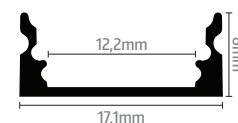

- click-in cover

LP101-TRA

LP101-END

LP101-COR

LP101-CLIP

LP101B-MLK

LED profile SURFACE 1 - BLACK

- surface profile
- width of the LED strip 12mm
- length 2m
- milk or transparent cover

- click-in cover

LP101B-TRA

LP101B-END

LP101B-COR

LP101-CLIP

LP101W-MLK

LED profile SURFACE 1 - WHITE

- surface profile
- width of the LED strip 12mm
- length 2m
- milk or transparent cover

- click-in cover

LP101W-TRA

LP101W-END

LP101W-COR

LP101-CLIP

LED profile SURFACE 2

LP102-MLK

- surface profile
- width of the LED strip 12mm
- length 2m
- milk or transparent cover