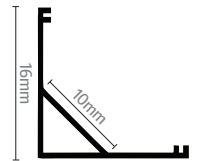

LP201W-END

LP201-CLIP

LP202-MLK

LED profile CORNER 2

- corner profile
- width of the LED strip 10mm
- length 2m
- milk or transparent cover
- click-in cover
- 45 degree angle
- stylish round cover

LP202-TRA

LP202-END

LP202-CLIP

LP203-MLK

LED profile CORNER 3

- corner profile
- width of the LED strip 10mm
- length 2m
- milk or transparent cover
- click-in cover
- 45 degree angle
- stylish corner cover

LP203-TRA

LP203-END

LP203-CLIP

LP204-MLK

LED profile CORNER 4

- corner profile
- width of the LED strip 20mm
- length 2m
- milk cover - click-in
- up to two strips per profile
- LED chips are not visible
- 45 degree angle
- round cover