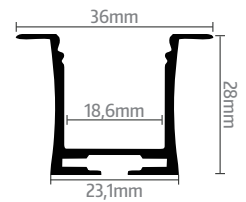

LP304-CLIP

LED profile RECESSED 5

LP305-MLK

- recessed profile
- width of the LED strip 20mm
- length 2m
- milk cover

- click-in cover

LP305-TRA

LP305-COR

LP305-END

LP306-MLK

- recessed profile
- width of the LED strip 18mm
- length 2m
- milk cover

- click-in cover

LP306-END

LP306-CLIP

LP401-MLK

LED profile FLOOR

- recessed profile
- width of the LED strip 10mm
- length 2m
- milk cover
- click-in cover
- ideal for embedding into floor

LP401-END

SAMPLES SET

| Item NO | Name |
|-----------|-------------------------------------|
| LP900-KIT | 10cm LED ALU profiles - samples set |

Sample set includes all aluminum profiles with clips and endings that are listed in the pricelist. Length of aluminum profiles are 10cm.