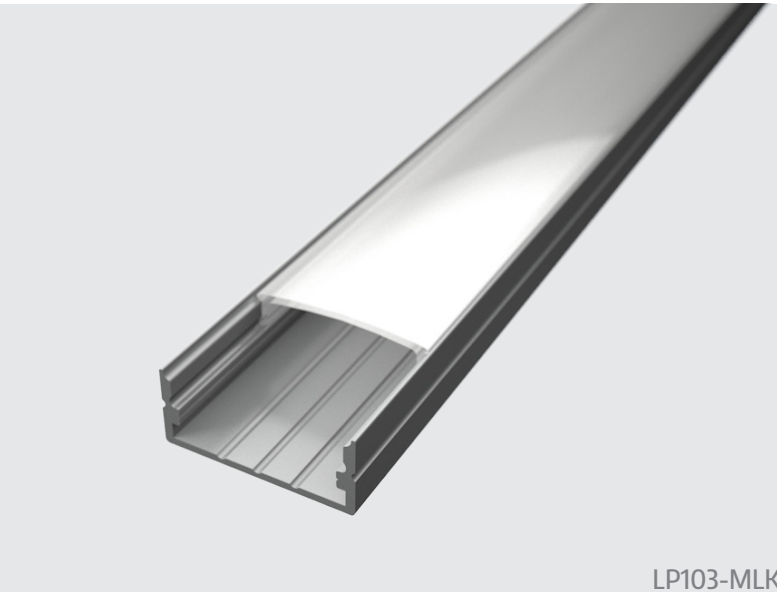

- surface profile
- width of the LED strip 12mm
- length 2m
- milk or transparent cover

- click-in cover
- height 15,3mm
- LED chips are not visible (with milk cover)
- clear line of light

LP102B-TRA

LP102B-END

LP102-CLIP

17,1mm

LP102W-MLK

LED profile SURFACE 2 - WHITE

- surface profile
- width of the LED strip 12mm
- length 2m
- milk or transparent cover

- click-in cover
- height 15,3mm
- LED chips are not visible (with milk cover)
- clear line of light

LP102W-TRA

LP102W-END

LP102-CLIP

17,1mm

LP103-MLK

LED profile SURFACE 3

- surface profile
- width of the LED strip 20mm
- length 2m
- milk or transparent cover
- click-in cover
- width 23,5mm
- up to two strips per profile

LP103-TRA

LP103-END

LP103-CLIP

LP104-MLK

LED profile SURFACE 4

- surface profile
- width of the LED strip 12mm
- length 2m
- milk or transparent cover
- click-in cover
- width 52,3mm

LP104-TRA

LP104-END