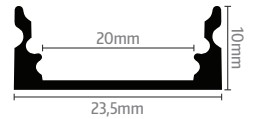

LP102-CLIP

17,1mm

LP102W-MLK

LED profile SURFACE 2 - WHITE

- surface profile
- width of the LED strip 12mm
- length 2m
- milk or transparent cover

- click-in cover
- height 15,3mm
- LED chips are not visible (with milk cover)
- clear line of light

LP102W-TRA

LP102W-END

LP102-CLIP

17,1mm

LP103-MLK

LED profile SURFACE 3

- surface profile
- width of the LED strip 20mm
- length 2m
- milk or transparent cover
- click-in cover
- width 23,5mm
- up to two strips per profile

LP103-TRA

LP103-END

LP103-CLIP

LP104-MLK

LED profile SURFACE 4

- surface profile
- width of the LED strip 12mm
- length 2m
- milk or transparent cover
- click-in cover
- width 52,3mm

LP104-TRA

LP104-END