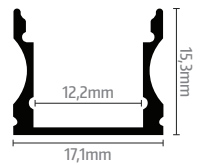

- click-in cover

LP101W-TRA

LP101W-END

LP101W-COR

LP101-CLIP

LED profile SURFACE 2

LP102-MLK

- surface profile
- width of the LED strip 12mm
- length 2m
- milk or transparent cover

- click-in cover
- height 15,3mm
- LED chips are not visible (with milk cover)
- clear line of light

LP102-TRA

LP102-END

LP102-COR

LP102-CLIP

17,1mm

LP102B-MLK

LED profile SURFACE 2 - BLACK

- surface profile
- width of the LED strip 12mm
- length 2m
- milk or transparent cover

- click-in cover
- height 15,3mm
- LED chips are not visible (with milk cover)
- clear line of light

LP102B-TRA

LP102B-END

LP102-CLIP

17,1mm

LP102W-MLK

LED profile SURFACE 2 - WHITE

- surface profile
- width of the LED strip 12mm
- length 2m
- milk or transparent cover

- click-in cover
- height 15,3mm
- LED chips are not visible (with milk cover)
- clear line of light