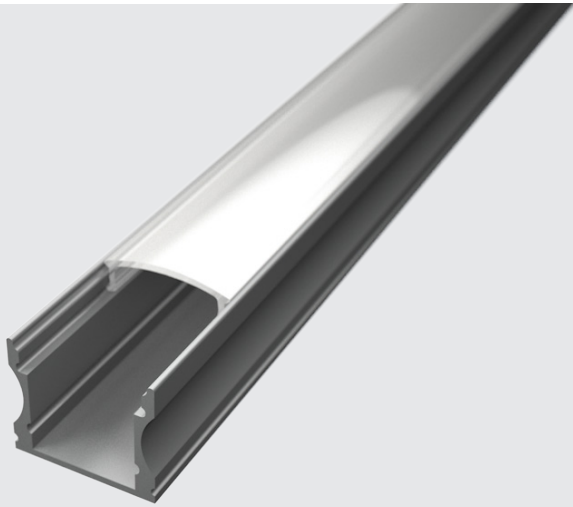

These profiles, made of aluminium, are an inseparable part of LED strips. Their main function is cooling the LED strips and extending their life span, while adding a modern look to the whole installation.

- click-in cover

LP101W-TRA

LP101W-END

LP101W-COR

LP101-CLIP

LED profile SURFACE 2

LP102-MLK

- surface profile
- width of the LED strip 12mm
- length 2m
- milk or transparent cover

- click-in cover
- height 15,3mm
- LED chips are not visible (with milk cover)
- clear line of light

LP102-TRA

LP102-END

LP102-COR

LP102-CLIP

17,1mm

LP102B-MLK

LED profile SURFACE 2 - BLACK

- surface profile
- width of the LED strip 12mm
- length 2m
- milk or transparent cover

- click-in cover
- height 15,3mm
- LED chips are not visible (with milk cover)
- clear line of light

LP102B-TRA

LP102B-END