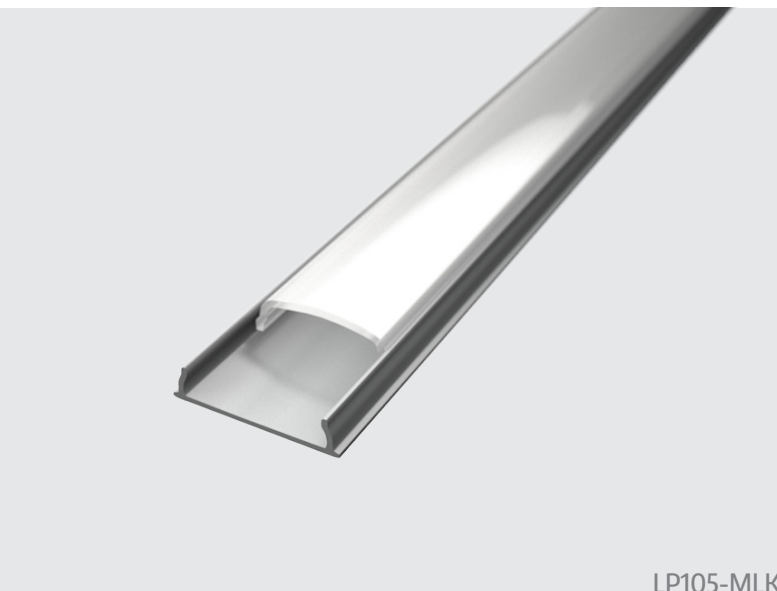

These profiles, made of aluminium, are an inseparable part of LED strips. Their main function is cooling the LED strips and extending their life span, while adding a modern look to the whole installation.

LP103-TRA

LP103-END

LP103-CLIP

LP104-MLK

LED profile SURFACE 4

- surface profile
- width of the LED strip 12mm
- length 2m
- milk or transparent cover
- click-in cover
- width 52,3mm

LP104-TRA

LP104-END

LP104-CLIP

LP105-MLK

LED profile SURFACE 5

- surface profile
- width of the LED strip 12mm
- length 2m
- milk cover
- click-in cover
- width 13mm

LP105-END

LP105-CLIP

LED profile SURFACE 6

- surface profile
- width of the LED strip 10mm
- length 2m
- milk or transparent cover