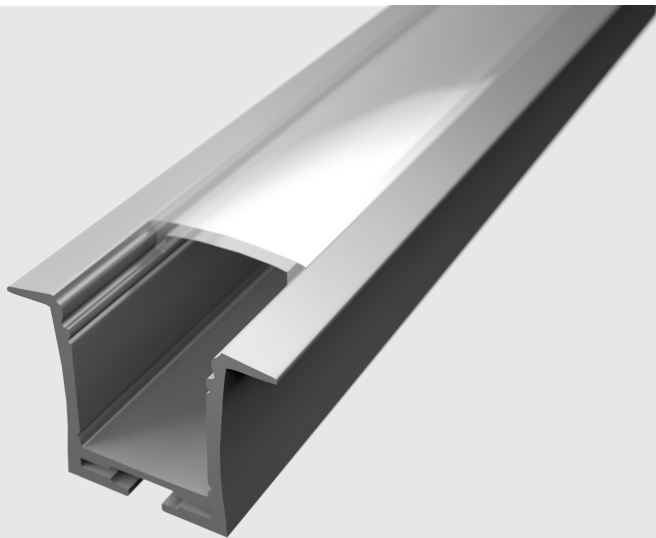

These profiles, made of aluminium, are an inseparable part of LED strips. Their main function is cooling the LED strips and extending their life span, while adding a modern look to the whole installation.

LP304-CLIP

LED profile RECESSED 5

LP305-MLK

- recessed profile
- width of the LED strip 20mm
- length 2m
- milk cover

- click-in cover

LP305-TRA

LP305-COR

LP305-END