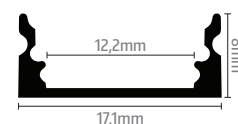

- click-in cover

LP101B-TRA

LP101B-END

LP101B-COR

LP101-CLIP

LP101W-MLK

LED profile SURFACE 1 - WHITE

- surface profile
- width of the LED strip 12mm
- length 2m
- milk or transparent cover

- click-in cover

LP101W-TRA

LP101W-END

LP101W-COR

LP101-CLIP

LED profile SURFACE 2

LP102-MLK

- surface profile
- width of the LED strip 12mm
- length 2m
- milk or transparent cover

- click-in cover
- height 15,3mm
- LED chips are not visible (with milk cover)
- clear line of light

LP102-TRA

LP102-END

LP102-COR

LP102-CLIP

17,1mm

LP102B-MLK

LED profile SURFACE 2 - BLACK

- surface profile
- width of the LED strip 12mm
- length 2m
- milk or transparent cover

- click-in cover
- height 15,3mm
- LED chips are not visible (with milk cover)
- clear line of light

LP102B-TRA

LP102B-END