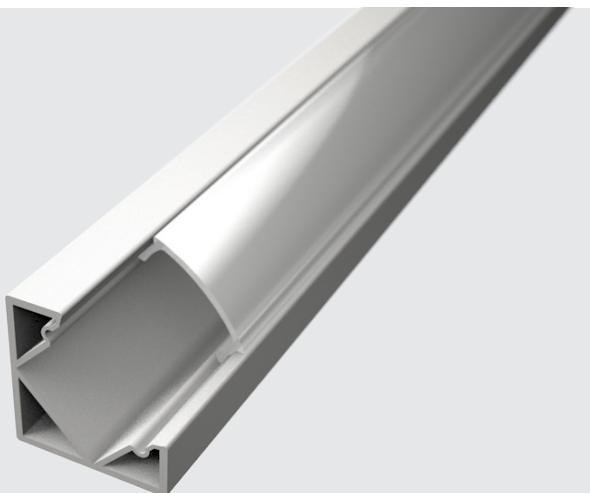

These profiles, made of aluminium, are an inseparable part of LED strips. Their main function is cooling the LED strips and extending their life span, while adding a modern look to the whole installation.

- click-in cover
- 45 degree angle

LP201-TRA

LP201-END

LP201-CLIP

LP201B-MLK

LED profile CORNER 1 - BLACK

- corner profile
- width of the LED strip 12mm
- length 2m
- milk or transparent cover

- click-in cover
- 45 degree angle

LP201B-TRA

LP201B-END

LP201-CLIP

LP201W-MLK

LED profile CORNER 1 - WHITE

- corner profile
- width of the LED strip 12mm
- length 2m
- milk or transparent cover

- click-in cover
- 45 degree angle

LP201W-TRA