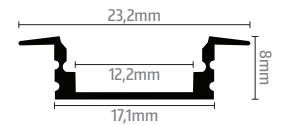

LP301W-MLK