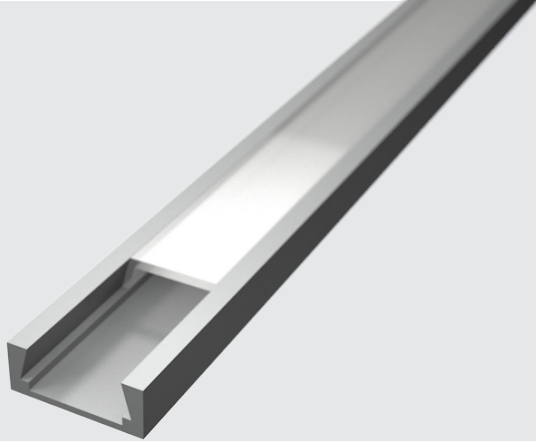

LED profile SURFACE 6

- surface profile
- width of the LED strip 10mm
- length 2m
- milk or transparent cover

- click-in cover

LP106-MLK

LP106-TRA