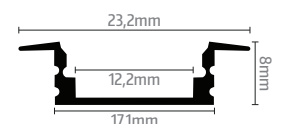

LP301B-END

LP301B-COR

LP301-CLIP

LP301W-MLK

LED profile RECESSED 1 - WHITE

- recessed profile
- width of the LED strip 12mm
- length 2m
- milk or transparent cover

- click-in cover

LP301W-TRA

LP301W-END

LP301W-COR

LP301-CLIP

LP302-MLK

LED profile RECESSED 2

- recessed profile
- width of the LED strip 12mm
- length 2m
- milk or transparent cover
- click-in cover
- height 15,3mm
- LED chips are not visible (with milk cover)
- clear line of light