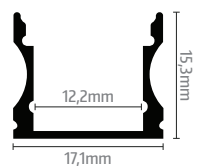

- click-in cover
- height 15,3mm
- LED chips are not visible (with milk cover)
- clear line of light

LP102-TRA

LP102-END

LP102-COR

LP102-CLIP

17,1mm

LP102B-MLK

LED profile SURFACE 2 - BLACK

- surface profile
- width of the LED strip 12mm
- length 2m
- milk or transparent cover

- click-in cover
- height 15,3mm
- LED chips are not visible (with milk cover)
- clear line of light

LP102B-TRA

LP102B-END

LP102-CLIP

17,1mm

LP102W-MLK

LED profile SURFACE 2 - WHITE

- surface profile
- width of the LED strip 12mm
- length 2m
- milk or transparent cover

- click-in cover
- height 15,3mm
- LED chips are not visible (with milk cover)
- clear line of light

LP102W-TRA

LP102W-END

LP102-CLIP

17,1mm

LP103-MLK

LED profile SURFACE 3

- surface profile
- width of the LED strip 20mm
- length 2m
- milk or transparent cover
- click-in cover
- width 23,5mm
- up to two strips per profile