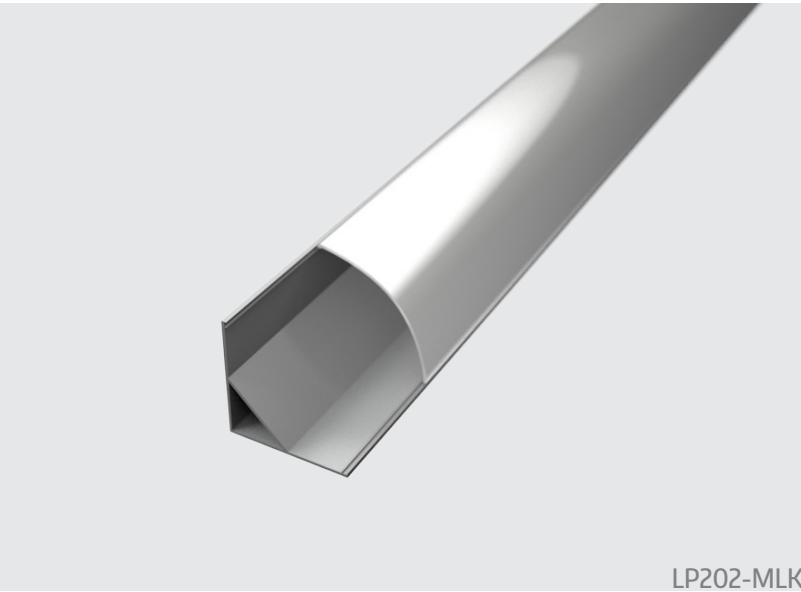

LP201B-TRA

LP201B-END

LP201-CLIP

LP201W-MLK

LED profile CORNER 1 - WHITE

- corner profile
- width of the LED strip 12mm
- length 2m
- milk or transparent cover

- click-in cover
- 45 degree angle

LP201W-TRA

LP201W-END

LP201-CLIP

LP202-MLK

LED profile CORNER 2

- corner profile
- width of the LED strip 10mm
- length 2m
- milk or transparent cover
- click-in cover
- 45 degree angle
- stylish round cover

LP202-TRA