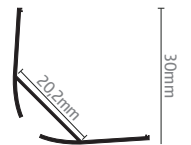

LED profile CORNER 5

- corner profile
- width of the LED strip 20mm
- length 2m
- milk cover - click-in
- up to two strips per profile
- LED chips are not visible
- 45 degree angle
- stylish corner cover