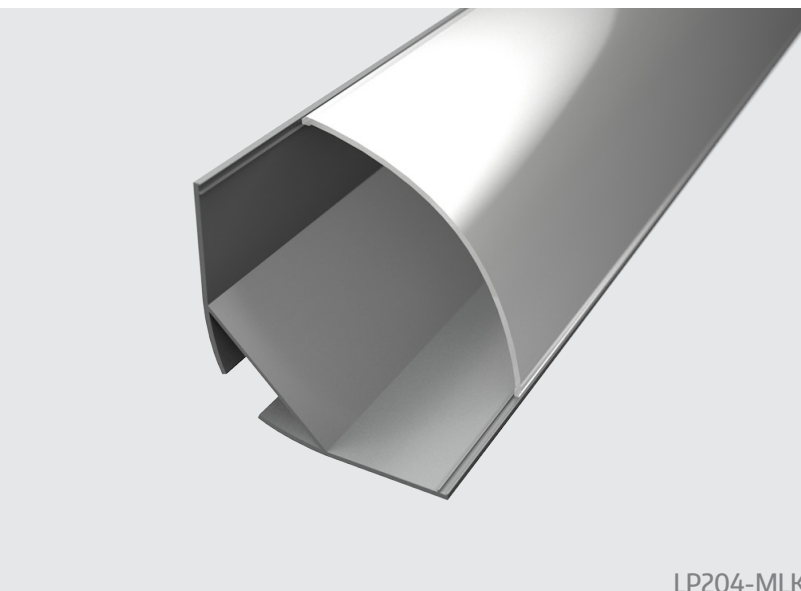

LP201W-END

LP201-CLIP

LP202-MLK

LED profile CORNER 2

- corner profile
- width of the LED strip 10mm
- length 2m
- milk or transparent cover
- click-in cover
- 45 degree angle
- stylish round cover

LP202-TRA

LP202-END

LP202-CLIP

LP203-MLK

LED profile CORNER 3

- corner profile
- width of the LED strip 10mm
- length 2m
- milk or transparent cover
- click-in cover
- 45 degree angle
- stylish corner cover

LP203-TRA

LP203-END

LP203-CLIP

LP204-MLK

LED profile CORNER 4

- corner profile
- width of the LED strip 20mm
- length 2m
- milk cover - click-in
- up to two strips per profile
- LED chips are not visible
- 45 degree angle
- round cover