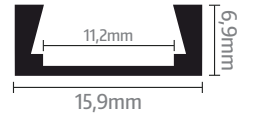

- click-in cover

LP106-MLK

LP106-TRA

LP106-END

LP106-CLIP

LED profile CORNER 1

LP201-MLK

- corner profile
- width of the LED strip 12mm
- length 2m
- milk or transparent cover

- click-in cover
- 45 degree angle

LP201-TRA

LP201-END

LP201-CLIP

LP201B-MLK

LED profile CORNER 1 - BLACK

- corner profile
- width of the LED strip 12mm
- length 2m
- milk or transparent cover

- click-in cover
- 45 degree angle