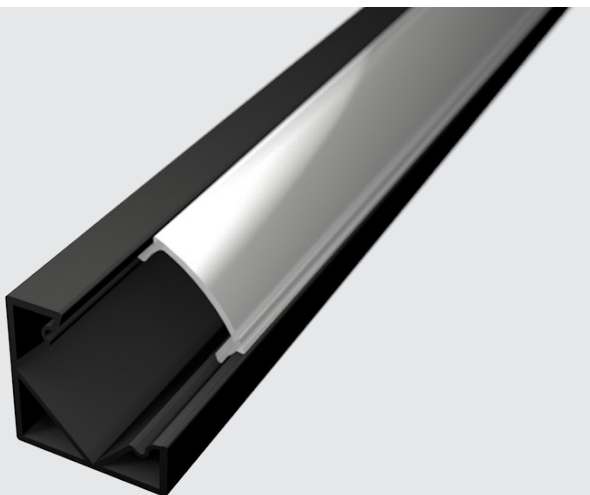

- click-in cover
- 45 degree angle

LP201-TRA

LP201-END

LP201-CLIP

LP201B-MLK

LED profile CORNER 1 - BLACK

- corner profile
- width of the LED strip 12mm
- length 2m
- milk or transparent cover

- click-in cover
- 45 degree angle

LP201B-TRA

LP201B-END

LP201-CLIP

LP201W-MLK

LED profile CORNER 1 - WHITE

- corner profile
- width of the LED strip 12mm
- length 2m
- milk or transparent cover

- click-in cover
- 45 degree angle

LP201W-TRA