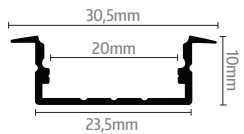

LP301W-END

LP301W-COR

LP301-CLIP

LP302-MLK

LED profile RECESSED 2

- recessed profile
- width of the LED strip 12mm
- length 2m
- milk or transparent cover
- click-in cover
- height 15,3mm
- LED chips are not visible (with milk cover)
- clear line of light

LP302-TRA

LP302-END

LP302-CLIP

LP302-COR

LP303-MLK

LED profile RECESSED 3

- recessed profile
- width of the LED strip 20mm
- length 2m
- milk or transparent cover
- click-in cover
- width 23,5mm
- up to two strips per profile

LP303-TRA

LP303-END

LP303-CLIP

LP304-MLK

LED profile RECESSED 4

- recessed profile
- width of the LED strip 20mm
- length 2m
- milk or transparent cover
- click-in cover

LP304-TRA

LP304-END