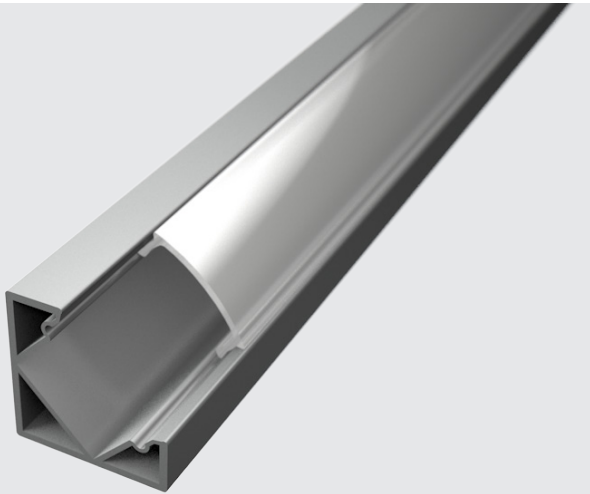

These profiles, made of aluminium, are an inseparable part of LED strips. Their main function is cooling the LED strips and extending their life span, while adding a modern look to the whole installation.

- click-in cover

LP106-MLK

LP106-TRA

LP106-END

LP106-CLIP

LED profile CORNER 1

LP201-MLK

- corner profile
- width of the LED strip 12mm
- length 2m
- milk or transparent cover