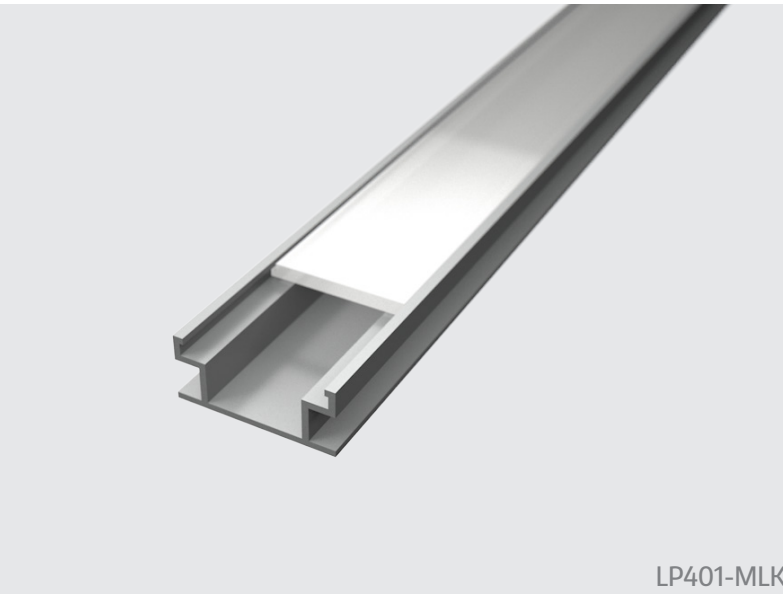

LP304-CLIP

LED profile RECESSED 5

LP305-MLK

- recessed profile
- width of the LED strip 20mm
- length 2m
- milk cover

- click-in cover

LP305-TRA

LP305-COR

LP305-END

LP306-MLK

- recessed profile
- width of the LED strip 18mm
- length 2m
- milk cover

- click-in cover

LP306-END

LP306-CLIP

LP401-MLK

LED profile FLOOR

- recessed profile
- width of the LED strip 10mm
- length 2m
- milk cover
- click-in cover
- ideal for embedding into floor