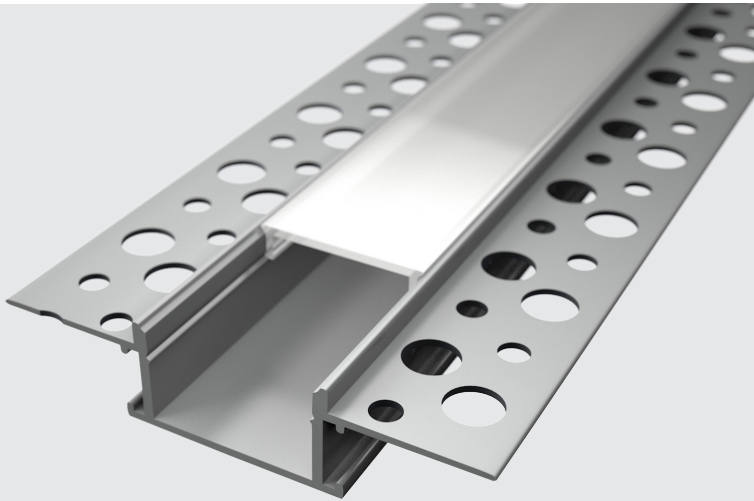

LP303-TRA

LP303-END

LP303-CLIP

LP304-MLK

LED profile RECESSED 4

- recessed profile
- width of the LED strip 20mm
- length 2m
- milk or transparent cover
- click-in cover

LP304-TRA

LP304-END

LP304-CLIP

LED profile RECESSED 5

LP305-MLK

- recessed profile
- width of the LED strip 20mm
- length 2m
- milk cover

- click-in cover

LP305-TRA

LP305-COR

LP305-END