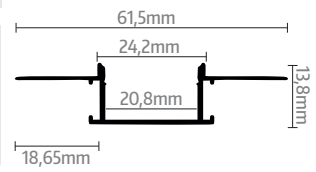

LP303-TRA

LP303-END

LP303-CLIP

LP304-MLK

LED profile RECESSED 4

- recessed profile
- width of the LED strip 20mm
- length 2m
- milk or transparent cover
- click-in cover

LP304-TRA

LP304-END

LP304-CLIP

LED profile RECESSED 5

LP305-MLK

- recessed profile
- width of the LED strip 20mm
- length 2m
- milk cover

- click-in cover

LP305-TRA

LP305-COR

LP305-END

LP306-MLK

- recessed profile
- width of the LED strip 18mm
- length 2m
- milk cover

- click-in cover

LP306-END

LP306-CLIP

LP401-MLK

LED profile FLOOR

- recessed profile
- width of the LED strip 10mm
- length 2m
- milk cover
- click-in cover
- ideal for embedding into floor