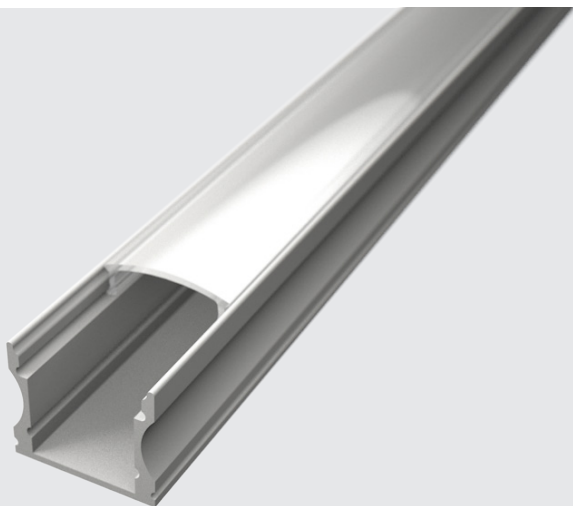

These profiles, made of aluminium, are an inseparable part of LED strips. Their main function is cooling the LED strips and extending their life span, while adding a modern look to the whole installation.

- click-in cover
- height 15,3mm
- LED chips are not visible (with milk cover)
- clear line of light

LP102-TRA

LP102-END

LP102-COR

LP102-CLIP

17,1mm

LP102B-MLK

LED profile SURFACE 2 - BLACK

- surface profile
- width of the LED strip 12mm
- length 2m
- milk or transparent cover

- click-in cover
- height 15,3mm
- LED chips are not visible (with milk cover)
- clear line of light

LP102B-TRA

LP102B-END

LP102-CLIP

17,1mm

LP102W-MLK

LED profile SURFACE 2 - WHITE

- surface profile
- width of the LED strip 12mm
- length 2m
- milk or transparent cover

- click-in cover
- height 15,3mm
- LED chips are not visible (with milk cover)
- clear line of light