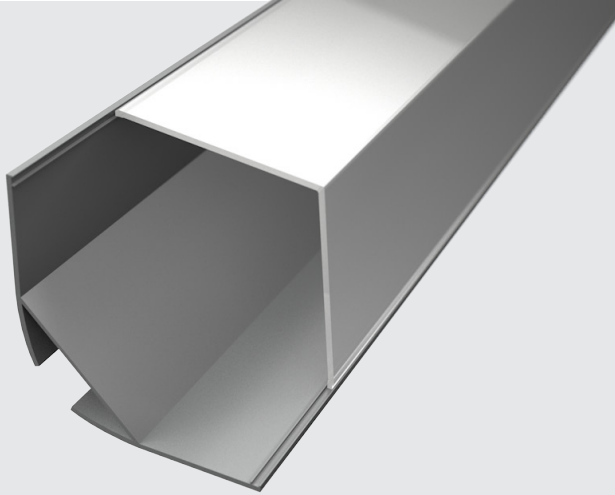

LP204-END

LP204-CLIP

LED profile CORNER 5

- corner profile
- width of the LED strip 20mm
- length 2m
- milk cover - click-in
- up to two strips per profile
- LED chips are not visible
- 45 degree angle
- stylish corner cover

LP205-MLK

LP205-END

LP205-CLIP

LED profile RECESSED 1

LP301-MLK

- recessed profile
- width of the LED strip 12mm
- length 2m
- milk or transparent cover

- click-in cover

LP301-TRA