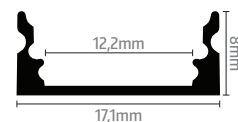

LEDprofiles s.r.o.
S. Jurkoviča 1205, Senica 90501, Slovakia

hartmann@ledprofiles.sk
ledprofiles.sk

LED PROFILE

LED PROFILE

LED profile SURFACE 1

LP101-MLK

- surface profile
- width of the LED strip 12mm
- length 2m
- milk or transparent cover

- click-in cover

LP101-TRA

LP101-END

LP101-COR

LP101-CLIP

LP101B-MLK

LED profile SURFACE 1 - BLACK

- surface profile
- width of the LED strip 12mm
- length 2m
- milk or transparent cover

- click-in cover

LP101B-TRA

LP101B-END

LP101B-COR

LP101-CLIP

LP101W-MLK

LED profile SURFACE 1 - WHITE

- surface profile
- width of the LED strip 12mm
- length 2m
- milk or transparent cover