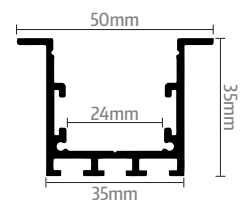

LED profile RECESSED 2

- recessed profile
- width of the LED strip 12mm
- length 2m
- milk or transparent cover
- click-in cover
- height 15,3mm
- LED chips are not visible (with milk cover)
- clear line of light

LED profile RECESSED 3

- recessed profile
- width of the LED strip 20mm
- length 2m
- milk or transparent cover
- click-in cover
- width 23,5mm
- up to two strips per profile

LED profile RECESSED 4

- recessed profile
- width of the LED strip 20mm
- length 2m
- milk or transparent cover
- click-in cover