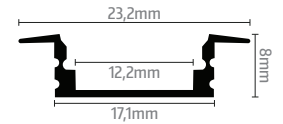

LED profile RECESSED 1

LP301-MLK

- recessed profile
- width of the LED strip 12mm
- length 2m
- milk or transparent cover

- click-in cover

LP301-TRA

LED profile RECESSED 1 - BLACK

- recessed profile
- width of the LED strip 12mm
- length 2m
- milk or transparent cover

- click-in cover

LP301B-TRA

LP301W-MLK

LED profile RECESSED 1 - WHITE

- recessed profile
- width of the LED strip 12mm
- length 2m
- milk or transparent cover

- click-in cover