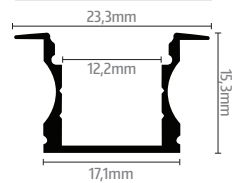

LP301W-END

LP301W-COR

LP301-CLIP

LP302-MLK

LED profile RECESSED 2

- recessed profile
- width of the LED strip 12mm
- length 2m
- milk or transparent cover
- click-in cover
- height 15,3mm
- LED chips are not visible (with milk cover)
- clear line of light

LP302-TRA

LP302-END

LP302-CLIP

LP302-COR

LP303-MLK

LED profile RECESSED 3

- recessed profile
- width of the LED strip 20mm
- length 2m
- milk or transparent cover
- click-in cover
- width 23,5mm
- up to two strips per profile

LP303-TRA

LP303-END

LP303-CLIP

LP304-MLK

LED profile RECESSED 4

- recessed profile
- width of the LED strip 20mm
- length 2m
- milk or transparent cover
- click-in cover

LP304-TRA

LP304-END