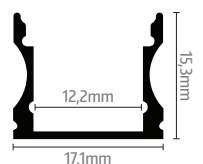

- surface profile
- width of the LED strip 12mm
- length 2m
- milk or transparent cover

- click-in cover
- height 15,3mm
- LED chips are not visible (with milk cover)
- clear line of light

LP102B-TRA

LP102B-END

LP102-CLIP

17,1mm

LP102W-MLK

LED profile SURFACE 2 - WHITE

- surface profile
- width of the LED strip 12mm
- length 2m
- milk or transparent cover

- click-in cover
- height 15,3mm
- LED chips are not visible (with milk cover)
- clear line of light

LP102W-TRA

LP102W-END

LP102-CLIP

17,1mm

LP103-MLK

LED profile SURFACE 3

- surface profile
- width of the LED strip 20mm
- length 2m
- milk or transparent cover
- click-in cover
- width 23,5mm
- up to two strips per profile

LP103-TRA

LP103-END

LP103-CLIP

LP104-MLK

LED profile SURFACE 4

- surface profile
- width of the LED strip 12mm
- length 2m
- milk or transparent cover
- click-in cover
- width 52,3mm

LP104-TRA

LP104-END