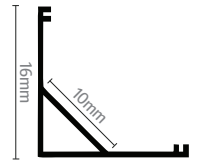

LP201B-TRA

LP201B-END

LP201-CLIP

LP201W-MLK

LED profile CORNER 1 - WHITE

- corner profile
- width of the LED strip 12mm
- length 2m
- milk or transparent cover

- click-in cover
- 45 degree angle

LP201W-TRA

LP201W-END

LP201-CLIP

LP202-MLK

LED profile CORNER 2

- corner profile
- width of the LED strip 10mm
- length 2m
- milk or transparent cover
- click-in cover
- 45 degree angle
- stylish round cover

LP202-TRA

LP202-END

LP202-CLIP

LP203-MLK

LED profile CORNER 3

- corner profile
- width of the LED strip 10mm
- length 2m
- milk or transparent cover
- click-in cover
- 45 degree angle
- stylish corner cover

LP203-TRA